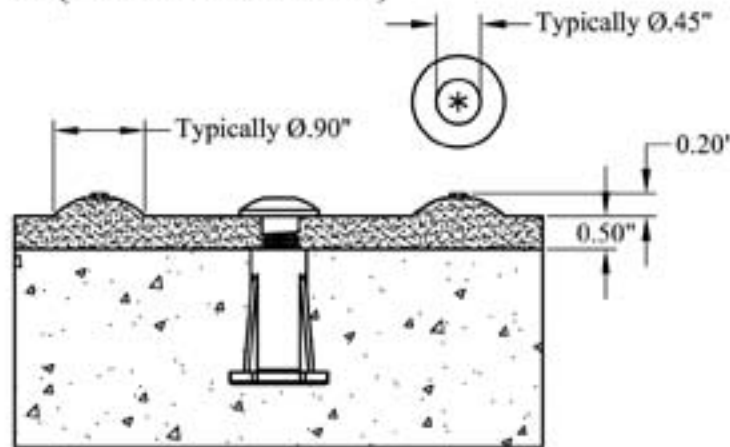

EZ-SET 12'0" Radius

EZW12RP (BRICK RED)

EZW12YP (YELLOW)

EZW12CG (CHARCOAL GREY)

EZ-SET Detectable Warning Panels

In-Line Pattern with location of 6 THS* Fasteners

THS Fasteners supplied as part of the EZ-SET system.