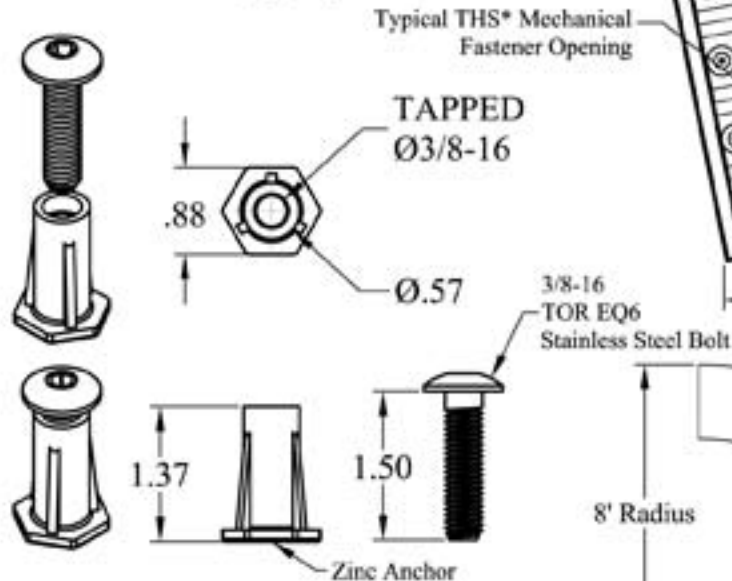

Torx Head Screw Fastener (6 per panel)

Typical THS* Mechanical Fastener Opening

*Torx Head Screw

EZ-SET Detectable Warning Panels
 comply with federal regulations.

8081 Phillips Hwy, Suite 22
 Jacksonville, FL 32256
 p: 866.999.7452 f: 904.448.4076
www.detectable-warning.com
info@detectable-warning.com

EZ-SET 8'0" Radius

- EZW8RP (BRICK RED)
- EZW8YP (YELLOW)
- EZW8CG (CHARCOAL GREY)

THS Fasteners supplied as part of the EZ-SET system.

EZ-SET Detectable Warning Panels

In-Line Pattern with location of 6 THS* Fasteners

Torx Head Screw Fastener (6 per panel)

*Torx Head Screw

EZ-SET Detectable Warning Panels
comply with federal regulations.

8' Radius

4 parts for 90°

8081 Phillips Hwy, Suite 22
Jacksonville, FL 32256
p: 866.999.7452 f: 904.448.4076
www.detectable-warning.com
info@detectable-warning.com

EZ-SET 10'0" Radius

EZW10RP (BRICK RED)

EZW10YP (YELLOW)

EZW10CG (CHARCOAL GREY)

THS Fasteners supplied as part of the EZ-SET system.

Torx Head Screw Fastener (5 per panel)

EZ-SET Detectable Warning Panels
comply with federal regulations.