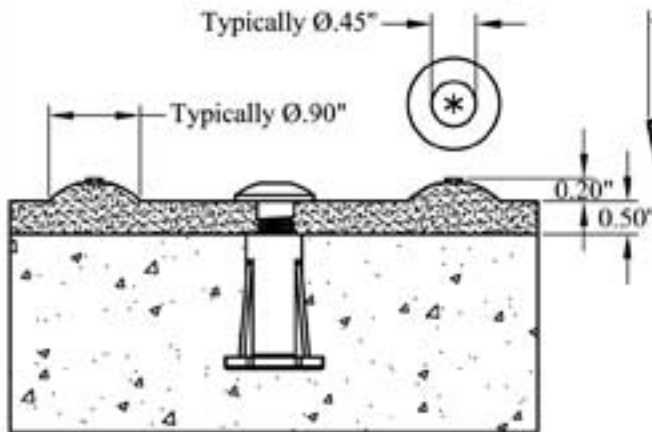

EZ-SET 6'0" Radius

EZW6RP (BRICK RED)
 EZW6YP (YELLOW)
 EZW6CG (CHARCOAL GREY)

THS Fasteners supplied as part of the EZ-SET system.

EZ-SET Detectable Warning Panels

In-Line Pattern with location of 6 THS* Fasteners

Torx Head Screw Fastener (6 per panel)

Typical THS* Mechanical Fastener Opening

*Torx Head Screw

EZ-SET Detectable Warning Panels
 comply with federal regulations.

8081 Phillips Hwy, Suite 22
 Jacksonville, FL 32256
 p: 866.999.7452 f: 904.448.4076
www.detectable-warning.com
info@detectable-warning.com

EZ-SET 8'0" Radius

- EZW8RP (BRICK RED)
- EZW8YP (YELLOW)
- EZW8CG (CHARCOAL GREY)

THS Fasteners supplied as part of the EZ-SET system.

EZ-SET Detectable Warning Panels

In-Line Pattern with location of 6 THS* Fasteners

Torx Head Screw Fastener (6 per panel)

*Torx Head Screw

EZ-SET Detectable Warning Panels
comply with federal regulations.

8' Radius

4 parts for 90°

8081 Phillips Hwy, Suite 22
Jacksonville, FL 32256
p: 866.999.7452 f: 904.448.4076
www.detectable-warning.com
info@detectable-warning.com