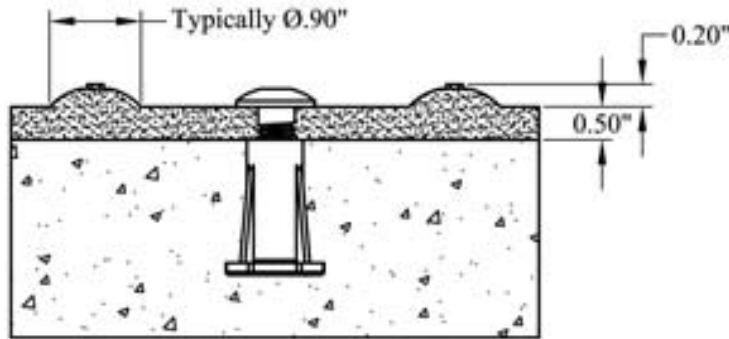

EZ-SET 6'0" Radius

EZW6RP (BRICK RED)
 EZW6YP (YELLOW)
 EZW6CG (CHARCOAL GREY)

THS Fasteners supplied as part of the EZ-SET system.

EZ-SET Detectable Warning Panels

In-Line Pattern with location of 6 THS* Fasteners

Torx Head Screw Fastener (6 per panel)

Typical THS* Mechanical Fastener Opening

*Torx Head Screw

EZ-SET Detectable Warning Panels
 comply with federal regulations.

8081 Phillips Hwy, Suite 22
 Jacksonville, FL 32256
 p: 866.999.7452 f: 904.448.4076
www.detectable-warning.com
info@detectable-warning.com