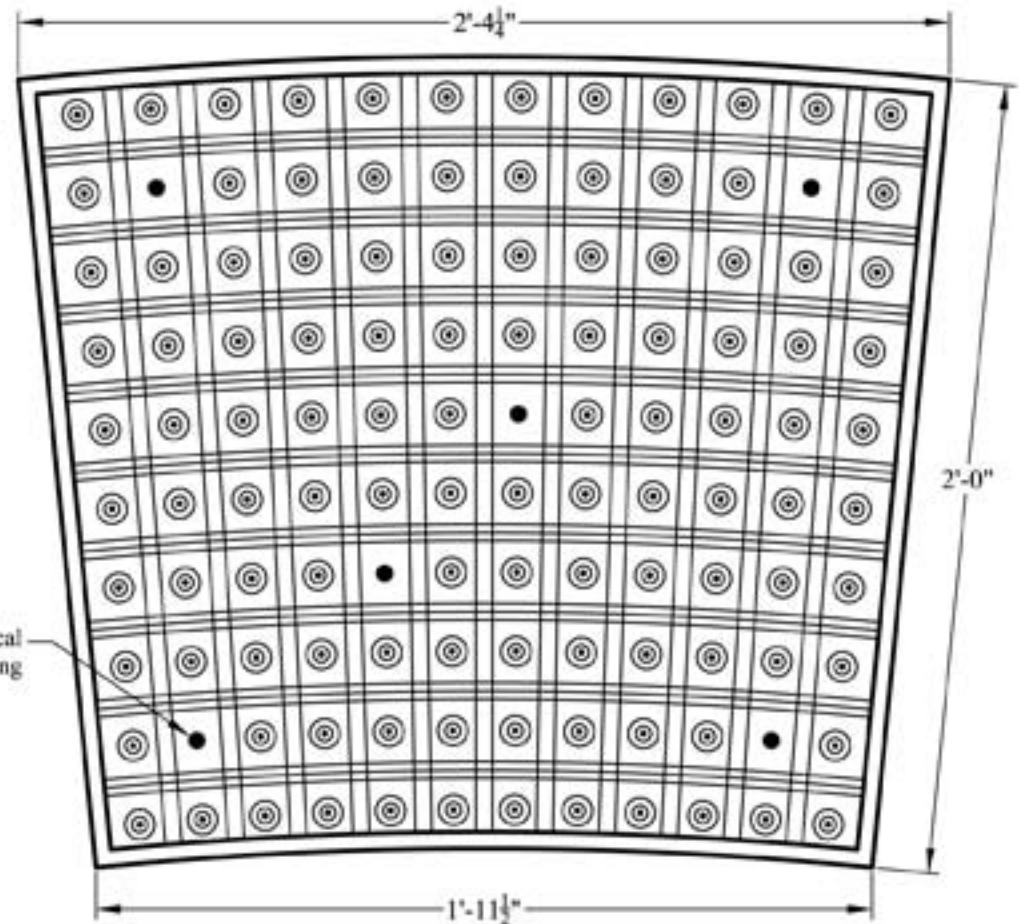

EZ-SET 12'0" Radius

EZW12RP (BRICK RED)

EZW12YP (YELLOW)

EZW12CG (CHARCOAL GREY)

EZ-SET Detectable Warning Panels

In-Line Pattern with location of 6 THS* Fasteners

THS Fasteners supplied as part of the EZ-SET system.