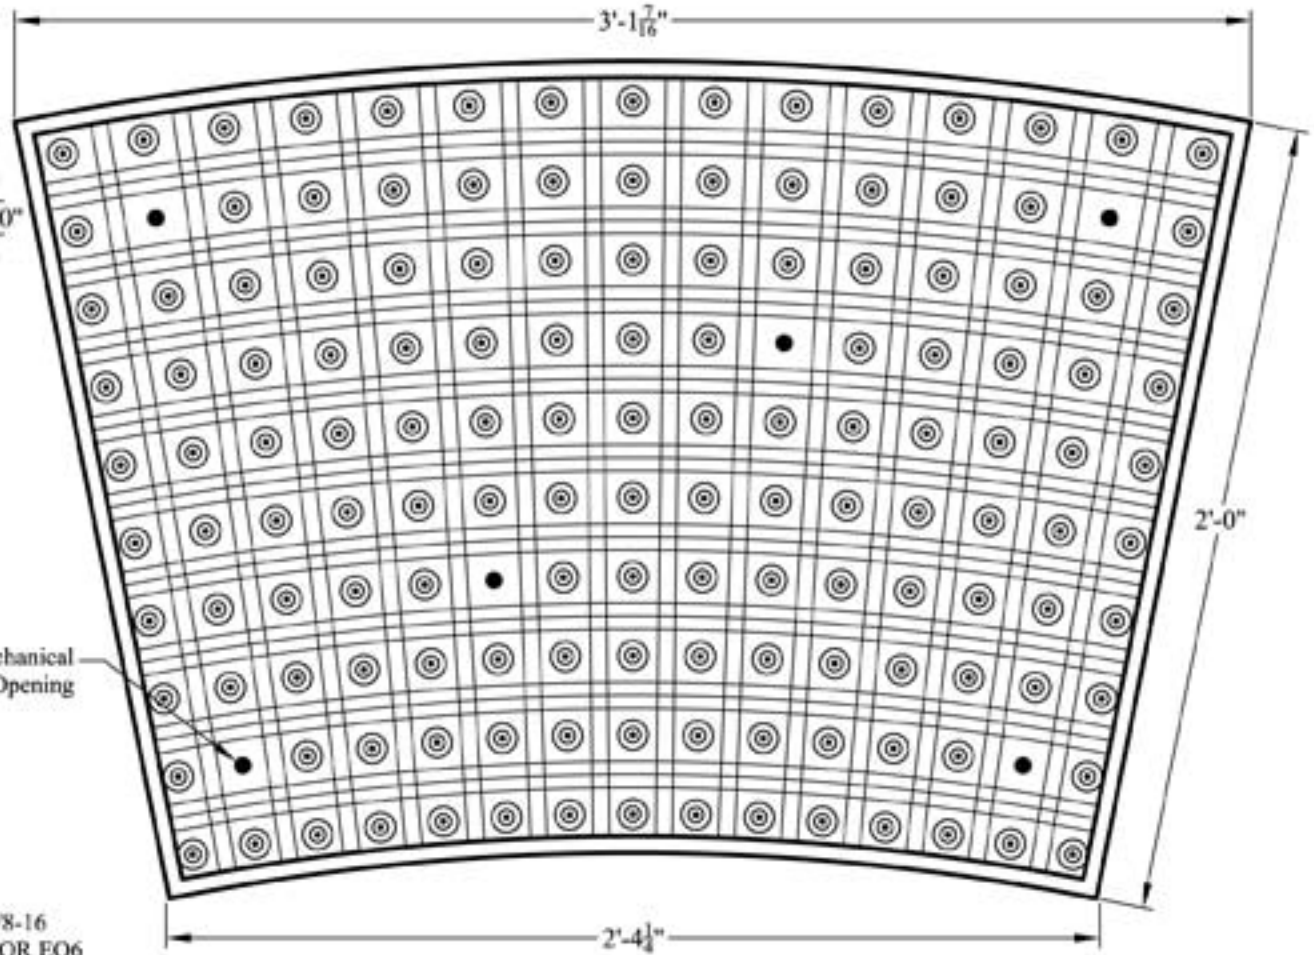

EZ-SET 6'0" Radius

EZW6RP (BRICK RED)
 EZW6YP (YELLOW)
 EZW6CG (CHARCOAL GREY)

THS Fasteners supplied as part of the EZ-SET system.

EZ-SET Detectable Warning Panels

In-Line Pattern with location of 6 THS* Fasteners

Torx Head Screw Fastener (6 per panel)

Typical THS* Mechanical Fastener Opening

*Torx Head Screw

EZ-SET Detectable Warning Panels
 comply with federal regulations.

8081 Phillips Hwy, Suite 22
 Jacksonville, FL 32256
 p: 866.999.7452 f: 904.448.4076
www.detectable-warning.com
info@detectable-warning.com

EZ-SET 8'0" Radius

- EZW8RP (BRICK RED)
- EZW8YP (YELLOW)
- EZW8CG (CHARCOAL GREY)

THS Fasteners supplied as part of the EZ-SET system.

EZ-SET Detectable Warning Panels

In-Line Pattern with location of 6 THS* Fasteners

Torx Head Screw Fastener (6 per panel)

*Torx Head Screw

EZ-SET Detectable Warning Panels
comply with federal regulations.

8' Radius

4 parts for 90°

8081 Phillips Hwy, Suite 22
Jacksonville, FL 32256
p: 866.999.7452 f: 904.448.4076
www.detectable-warning.com
info@detectable-warning.com