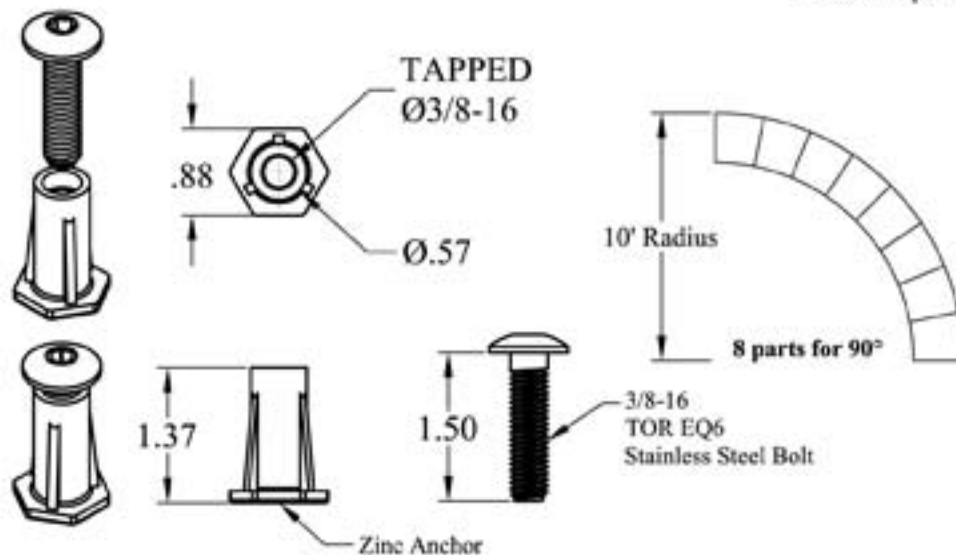

Torx Head Screw Fastener (6 per panel)

*Torx Head Screw

EZ-SET Detectable Warning Panels
comply with federal regulations.

8' Radius

4 parts for 90°

8081 Phillips Hwy, Suite 22
Jacksonville, FL 32256
p: 866.999.7452 f: 904.448.4076
www.detectable-warning.com
info@detectable-warning.com

EZ-SET 10'0" Radius

EZW10RP (BRICK RED)

EZW10YP (YELLOW)

EZW10CG (CHARCOAL GREY)

THS Fasteners supplied as part of the EZ-SET system.

Torx Head Screw Fastener (5 per panel)

EZ-SET Detectable Warning Panels
comply with federal regulations.

EZ-SET Detectable Warning Panels

In-Line Pattern with location of 6 THS* Fasteners

*Torx Head Screw

**detectable
warning systems**

8081 Phillips Hwy, Suite 22
Jacksonville, FL 32256
p: 866.999.7452 f: 904.448.4076
www.detectable-warning.com
info@detectable-warning.com

EZ-SET 12'0" Radius

EZW12RP (BRICK RED)

EZW12YP (YELLOW)

EZW12CG (CHARCOAL GREY)

EZ-SET Detectable Warning Panels

In-Line Pattern with location of 6 THS* Fasteners

THS Fasteners supplied as part of the EZ-SET system.