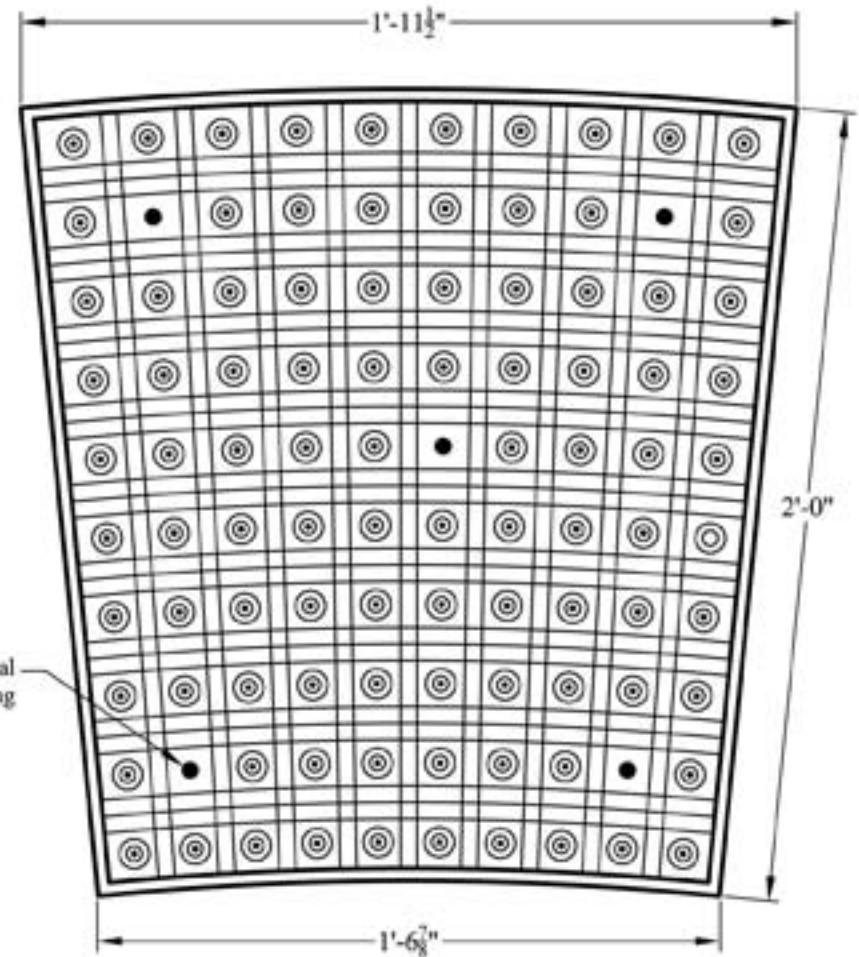

EZ-SET Detectable Warning Panels

In-Line Pattern with location of 6 THS* Fasteners

*Torx Head Screw

**detectable
warning systems**

8081 Phillips Hwy, Suite 22
Jacksonville, FL 32256
p: 866.999.7452 f: 904.448.4076
www.detectable-warning.com
info@detectable-warning.com