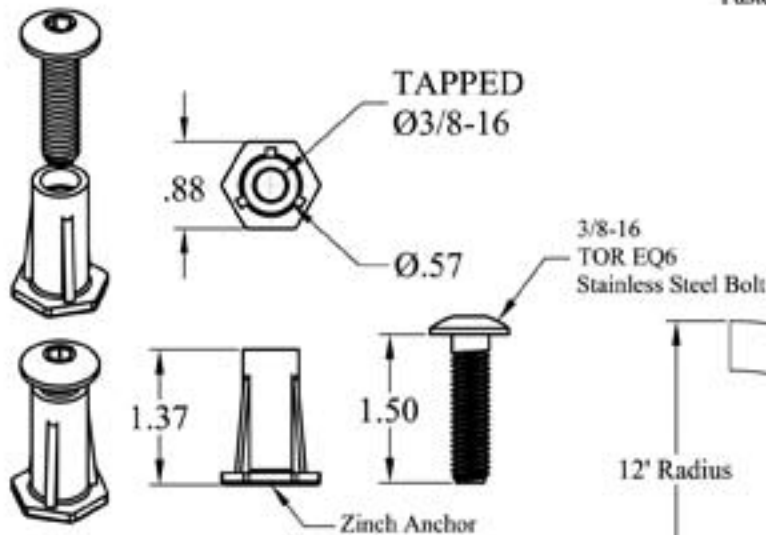

EZ-SET 10'0" Radius

EZW10RP (BRICK RED)

EZW10YP (YELLOW)

EZW10CG (CHARCOAL GREY)

THS Fasteners supplied as part of the EZ-SET system.

Torx Head Screw Fastener (5 per panel)

EZ-SET Detectable Warning Panels
comply with federal regulations.

EZ-SET Detectable Warning Panels

In-Line Pattern with location of 6 THS* Fasteners

*Torx Head Screw

**detectable
warning systems**

8081 Phillips Hwy, Suite 22
Jacksonville, FL 32256
p: 866.999.7452 f: 904.448.4076
www.detectable-warning.com
info@detectable-warning.com

EZ-SET 12'0" Radius

EZW12RP (BRICK RED)

EZW12YP (YELLOW)

EZW12CG (CHARCOAL GREY)

EZ-SET Detectable Warning Panels

In-Line Pattern with location of 6 THS* Fasteners

THS Fasteners supplied as part of the EZ-SET system.

Torx Head Screw Fastener (6 per panel)

*Torx Head Screw

EZ-SET Detectable Warning Panels
comply with federal regulations.

**detectable
warning systems**

8081 Phillips Hwy, Suite 22
Jacksonville, FL 32256
p: 866.999.7452 f: 904.448.4076
www.detectable-warning.com
info@detectable-warning.com