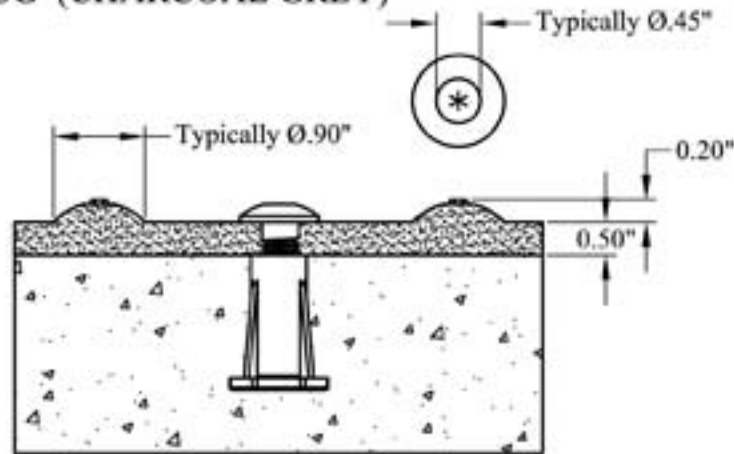

Torx Head Screw Fastener (6 per panel)

*Torx Head Screw

EZ-SET Detectable Warning Panels
comply with federal regulations.

8' Radius

4 parts for 90°

8081 Phillips Hwy, Suite 22
Jacksonville, FL 32256
p: 866.999.7452 f: 904.448.4076
www.detectable-warning.com
info@detectable-warning.com

EZ-SET 10'0" Radius

EZW10RP (BRICK RED)

EZW10YP (YELLOW)

EZW10CG (CHARCOAL GREY)

THS Fasteners supplied as part of the EZ-SET system.

Torx Head Screw Fastener (5 per panel)

EZ-SET Detectable Warning Panels
comply with federal regulations.