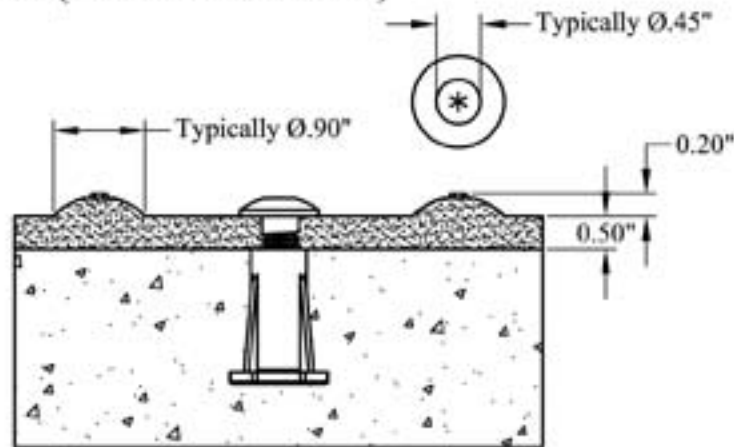

EZ-SET 12'0" Radius

EZW12RP (BRICK RED)

EZW12YP (YELLOW)

EZW12CG (CHARCOAL GREY)

EZ-SET Detectable Warning Panels

In-Line Pattern with location of 6 THS* Fasteners

THS Fasteners supplied as part of the EZ-SET system.

Torx Head Screw Fastener (6 per panel)

*Torx Head Screw

EZ-SET Detectable Warning Panels
comply with federal regulations.

**detectable
warning systems**

8081 Phillips Hwy, Suite 22
Jacksonville, FL 32256
p: 866.999.7452 f: 904.448.4076
www.detectable-warning.com
info@detectable-warning.com

EZ-SET 15'0" Radius

EZW15RP (BRICK RED)

EZW15YP (YELLOW)

EZW15CG (CHARCOAL GREY)

THS Fasteners supplied as part of the EZ-SET system.

EZ-SET Detectable Warning Panels

In-Line Pattern with location of 6 THS* Fasteners