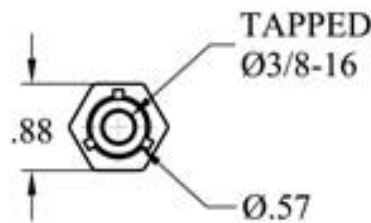

EZ-SET 6'0" Radius

EZW6RP (BRICK RED)
 EZW6YP (YELLOW)
 EZW6CG (CHARCOAL GREY)

THS Fasteners supplied as part of the EZ-SET system.

EZ-SET Detectable Warning Panels

In-Line Pattern with location of 6 THS* Fasteners

Torx Head Screw Fastener (6 per panel)

Typical THS* Mechanical Fastener Opening

*Torx Head Screw

EZ-SET Detectable Warning Panels
 comply with federal regulations.

8081 Phillips Hwy, Suite 22
 Jacksonville, FL 32256
 p: 866.999.7452 f: 904.448.4076
www.detectable-warning.com
info@detectable-warning.com