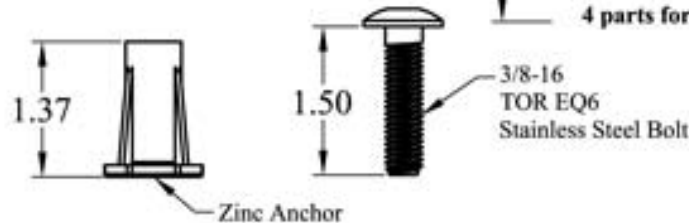

EZ-SET 6'0" Radius

EZW6RP (BRICK RED)
 EZW6YP (YELLOW)
 EZW6CG (CHARCOAL GREY)

THS Fasteners supplied as part of the EZ-SET system.

EZ-SET Detectable Warning Panels

In-Line Pattern with location of 6 THS* Fasteners

Torx Head Screw Fastener (6 per panel)

Typical THS* Mechanical Fastener Opening

*Torx Head Screw

EZ-SET Detectable Warning Panels
 comply with federal regulations.

8081 Phillips Hwy, Suite 22
 Jacksonville, FL 32256
 p: 866.999.7452 f: 904.448.4076
www.detectable-warning.com
info@detectable-warning.com