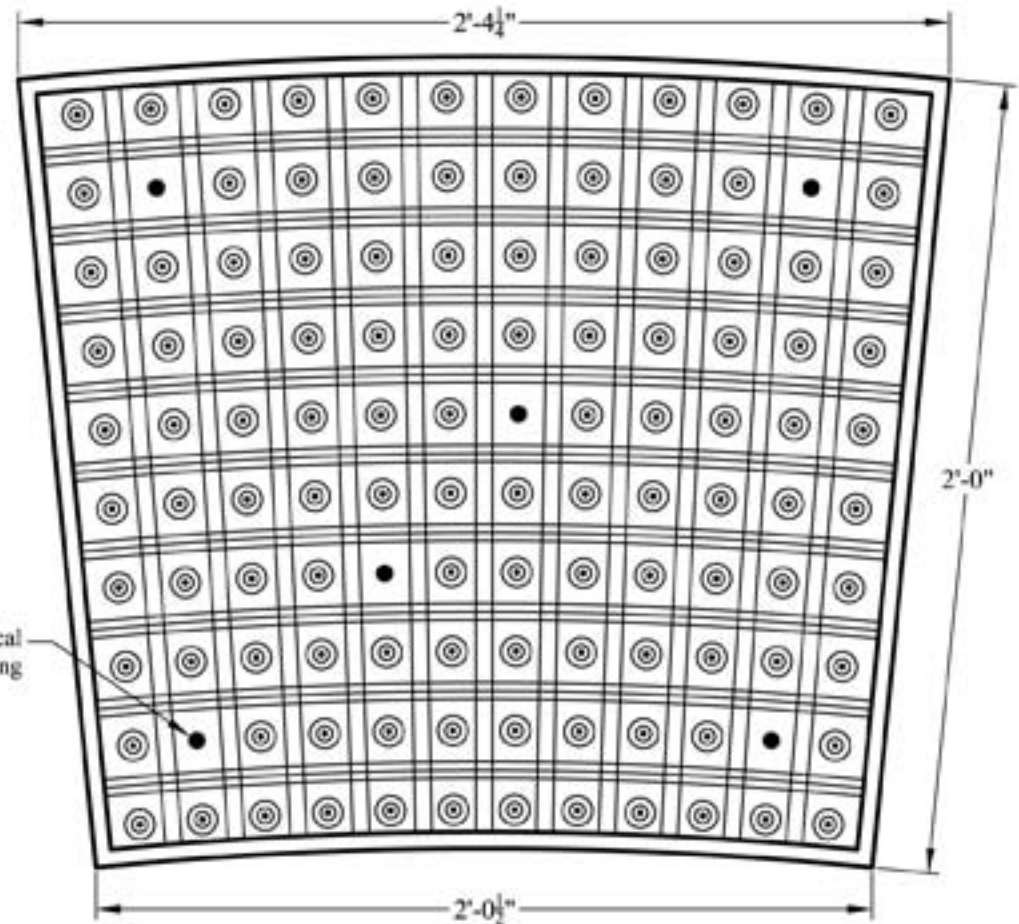

EZ-SET 12'0" Radius

EZW12RP (BRICK RED)

EZW12YP (YELLOW)

EZW12CG (CHARCOAL GREY)

EZ-SET Detectable Warning Panels

In-Line Pattern with location of 6 THS* Fasteners

THS Fasteners supplied as part of the EZ-SET system.

EZ-SET 15'0" Radius

EZW15RP (BRICK RED)

EZW15YP (YELLOW)

EZW15CG (CHARCOAL GREY)

THS Fasteners supplied as part of the EZ-SET system.

EZ-SET Detectable Warning Panels

In-Line Pattern with location of 6 THS* Fasteners