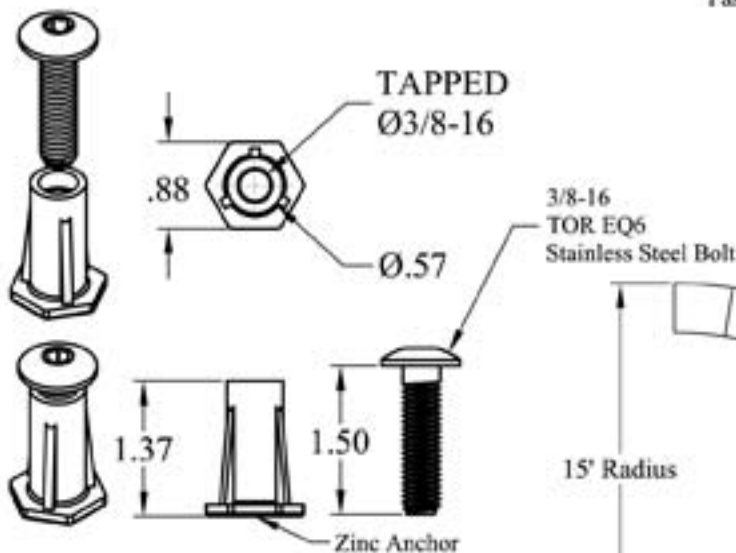

EZ-SET 12'0" Radius

EZW12RP (BRICK RED)

EZW12YP (YELLOW)

EZW12CG (CHARCOAL GREY)

EZ-SET Detectable Warning Panels

In-Line Pattern with location of 6 THS* Fasteners

THS Fasteners supplied as part of the EZ-SET system.

Torx Head Screw Fastener (6 per panel)

*Torx Head Screw

EZ-SET Detectable Warning Panels
comply with federal regulations.

**detectable
warning systems**

8081 Phillips Hwy, Suite 22
Jacksonville, FL 32256
p: 866.999.7452 f: 904.448.4076
www.detectable-warning.com
info@detectable-warning.com

EZ-SET 15'0" Radius

EZW15RP (BRICK RED)

EZW15YP (YELLOW)

EZW15CG (CHARCOAL GREY)

THS Fasteners supplied as part of the EZ-SET system.

EZ-SET Detectable Warning Panels

In-Line Pattern with location of 6 THS* Fasteners

Torx Head Screw Fastener (6 per panel)

*Torx Head Screw

EZ-SET Detectable Warning Panels
comply with federal regulations.

detectable
warning systems

8081 Phillips Hwy, Suite 22
Jacksonville, FL 32256
p: 866.999.7452 f: 904.448.4076
www.detectable-warning.com
info@detectable-warning.com