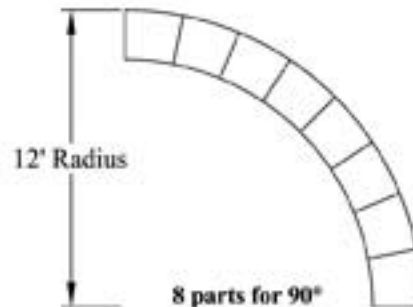

*Torx Head Screw

EZ-SET Detectable Warning Panels
comply with federal regulations.