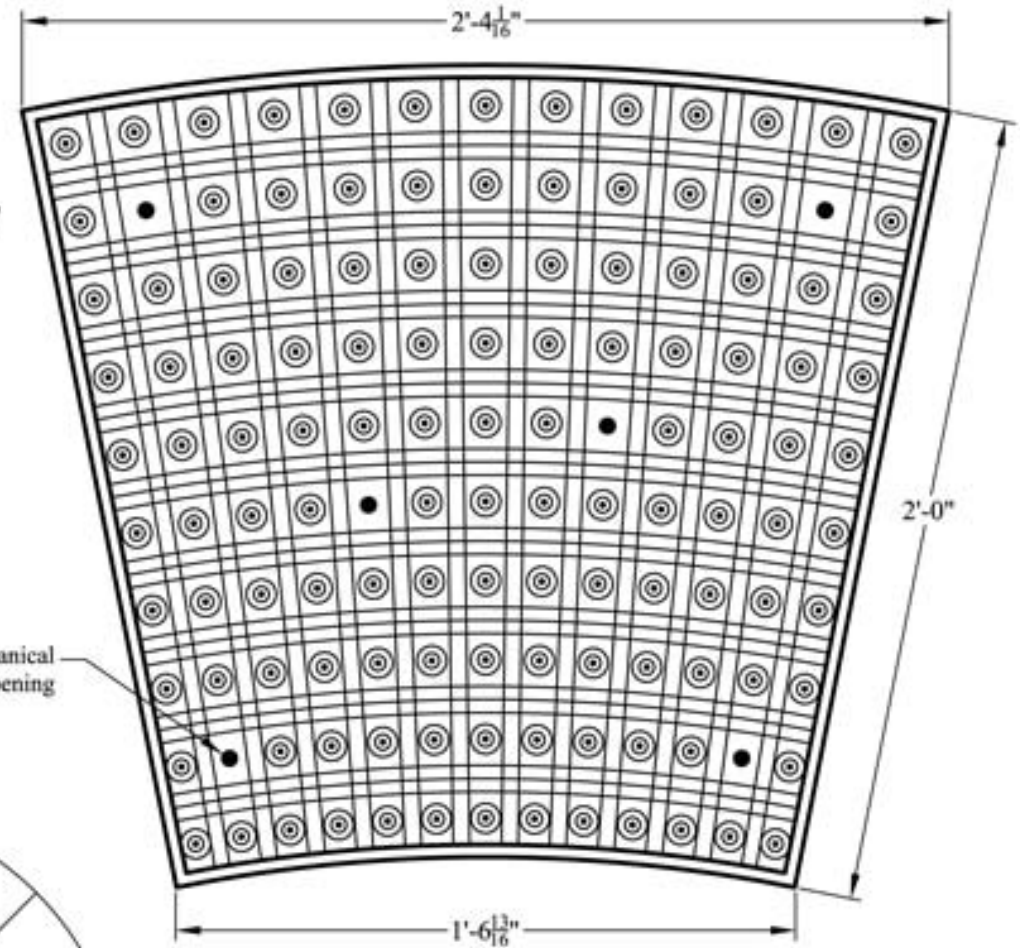

EZ-SET 6'0" Radius

EZW6RP (BRICK RED)
 EZW6YP (YELLOW)
 EZW6CG (CHARCOAL GREY)

THS Fasteners supplied as part of the EZ-SET system.

EZ-SET Detectable Warning Panels

In-Line Pattern with location of 6 THS* Fasteners

Torx Head Screw Fastener (6 per panel)

Typical THS* Mechanical Fastener Opening

*Torx Head Screw

EZ-SET Detectable Warning Panels
 comply with federal regulations.

8081 Phillips Hwy, Suite 22
 Jacksonville, FL 32256
 p: 866.999.7452 f: 904.448.4076
www.detectable-warning.com
info@detectable-warning.com

EZ-SET 8'0" Radius

- EZW8RP (BRICK RED)
- EZW8YP (YELLOW)
- EZW8CG (CHARCOAL GREY)

THS Fasteners supplied as part of the EZ-SET system.

EZ-SET Detectable Warning Panels

In-Line Pattern with location of 6 THS* Fasteners

Torx Head Screw Fastener (6 per panel)

*Torx Head Screw

EZ-SET Detectable Warning Panels
comply with federal regulations.

8' Radius

4 parts for 90°

8081 Phillips Hwy, Suite 22
Jacksonville, FL 32256
p: 866.999.7452 f: 904.448.4076
www.detectable-warning.com
info@detectable-warning.com