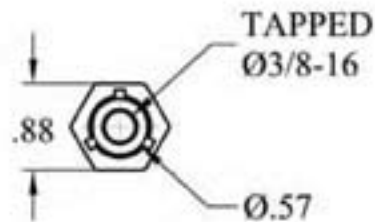

Torx Head Screw Fastener (6 per panel)

Typical THS* Mechanical Fastener Opening

Zinc Anchor

3/8-16
TOR EQ6
Stainless Steel Bolt

*Torx Head Screw

EZ-SET Detectable Warning Panels
comply with federal regulations.

**detectable
warning systems**

8081 Phillips Hwy, Suite 22
Jacksonville, FL 32256
p: 866.999.7452 f: 904.448.4076
www.detectable-warning.com
info@detectable-warning.com