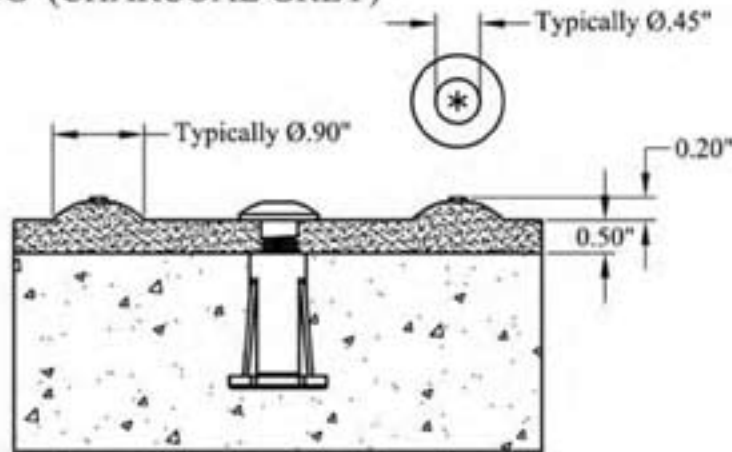

EZ-SET

EZ3RP (BRICK RED)

EZ3YP (YELLOW)

EZ3CG (CHARCOAL GREY)

THS Fasteners supplied as part of the EZ-SET system.